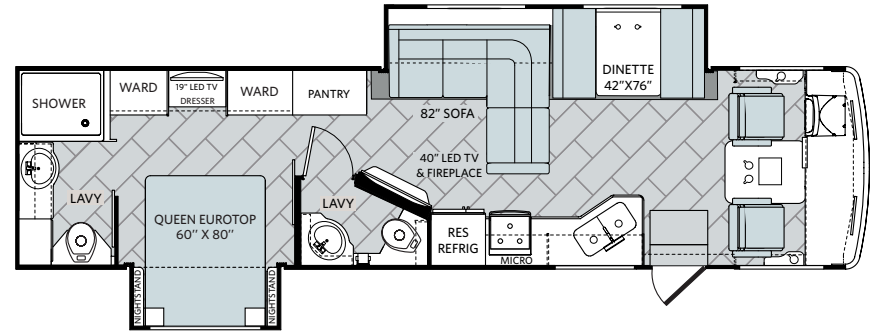

34S Options: 105, 113, 126, 186