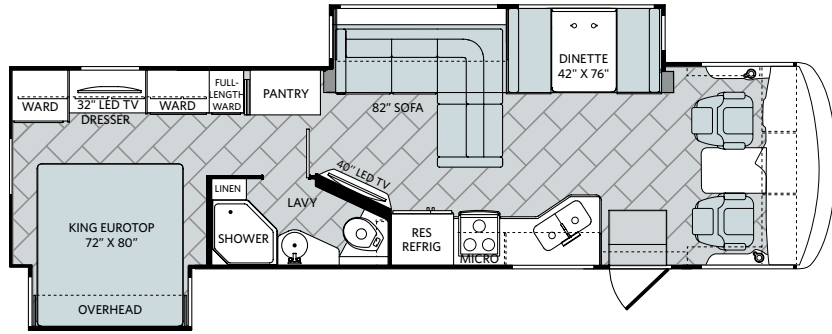

VACATIONER XE FLOORPLANS

32A Options: 105, 113, 126, 186