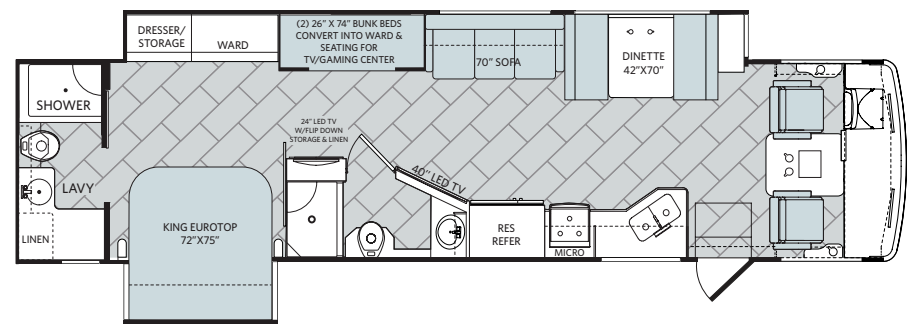

VACATIONER XE FLOORPLANS

32A Options: 105, 113, 126, 186

34S Options: 105, 113, 126, 186

36D Options: 113, 186

36F Options: 113, 126, 186

Available Options

VACATIONER XE STANDARDS AND OPTIONS

INTERIOR THROUGHOUT