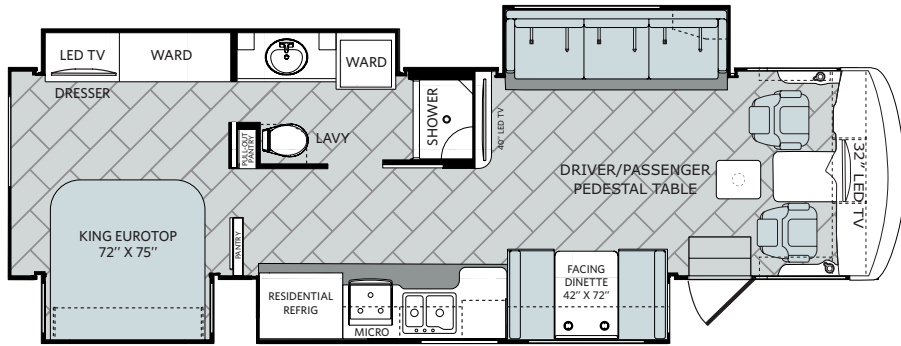

VACATIONER FLOORPLANS

33C

Options: 113, 126, 833, 852

35K

Options: 113, 126, 833, 852

35P

Options: 113, 131, 208, 833

36H

Options: 113, 126, 833, 852

Available Options

OPT. 113
3-BURNER
COOKTOP
W/OVEN

OPT. 126
WASHER/DRYER
(33C, 35K, 36H)

OPT. 131
STACKABLE
WASHER/DRYER
(35P ONLY)

OPT. 208
L-SOFA W/FREE-STANDING
DINETTE
W/CRENZA (35P ONLY)