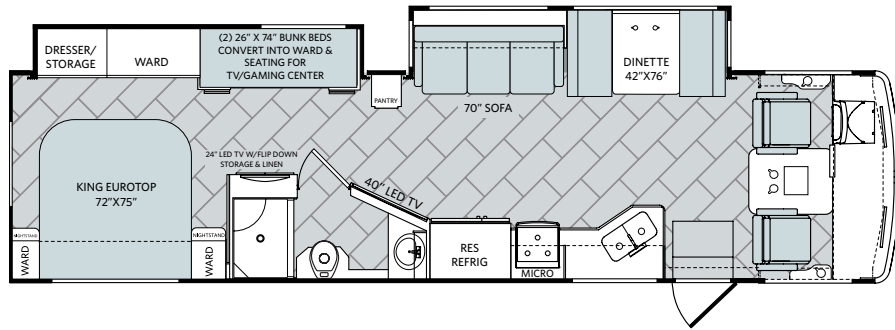

VACATIONER XE FLOORPLANS

32A Options: 105, 113, 126, 186

34S Options: 105, 113, 126, 186

36D Options: 113, 186

36F Options: 113, 126, 186

Available Options

VACATIONER XE STANDARDS AND OPTIONS

INTERIOR THROUGHOUT