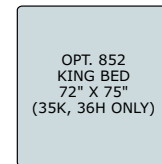

OPT. 852
KING BED
72" X 75"
(35K, 36H ONLY)