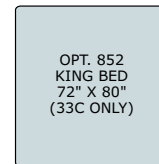

OPT. 852
KING BED
72" X 80"
(33C ONLY)