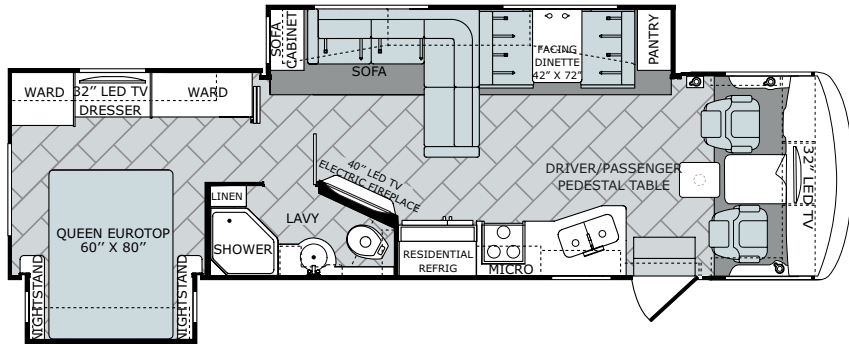

VACATIONER FLOORPLANS

33C

Options: 113, 126, 833, 852